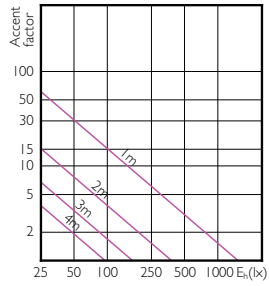

MASTER LEDspot PAR

Accent Diagrams

MASTER LEDspot PAR 50W E27 827 25D