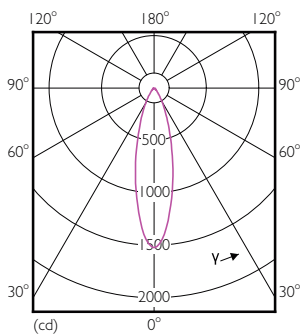

## Dimensional drawing

Product	D	C
MAS LEDspot D 6-50W E27 827 PAR20 25D	64 mm	85 mm