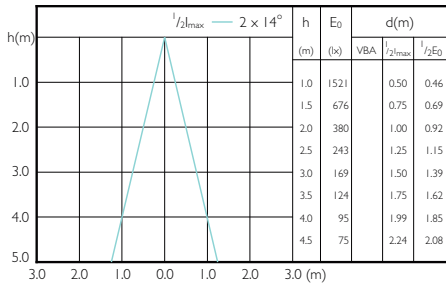

Beam Diagrams

MASTER LEDspot PAR 50W E27 827 25D