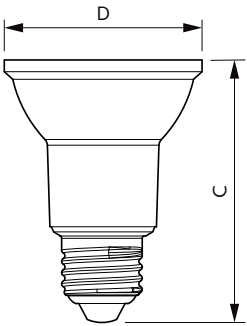

## Dimensional drawing

Product	D	C
MAS LEDspot D 6-50W E27 827 PAR20 25D	64 mm	85 mm