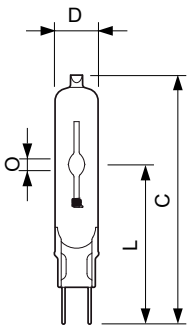

## Dimensional drawing

Product	D (max)	D	O	L (min)	L (max)	L	C (max)
MASTERColour CDM-TC Elite 20W/830 G8.5	15 mm	0.55 in	4 mm	51 mm	53 mm	52 mm	85 mm
1CT/12							